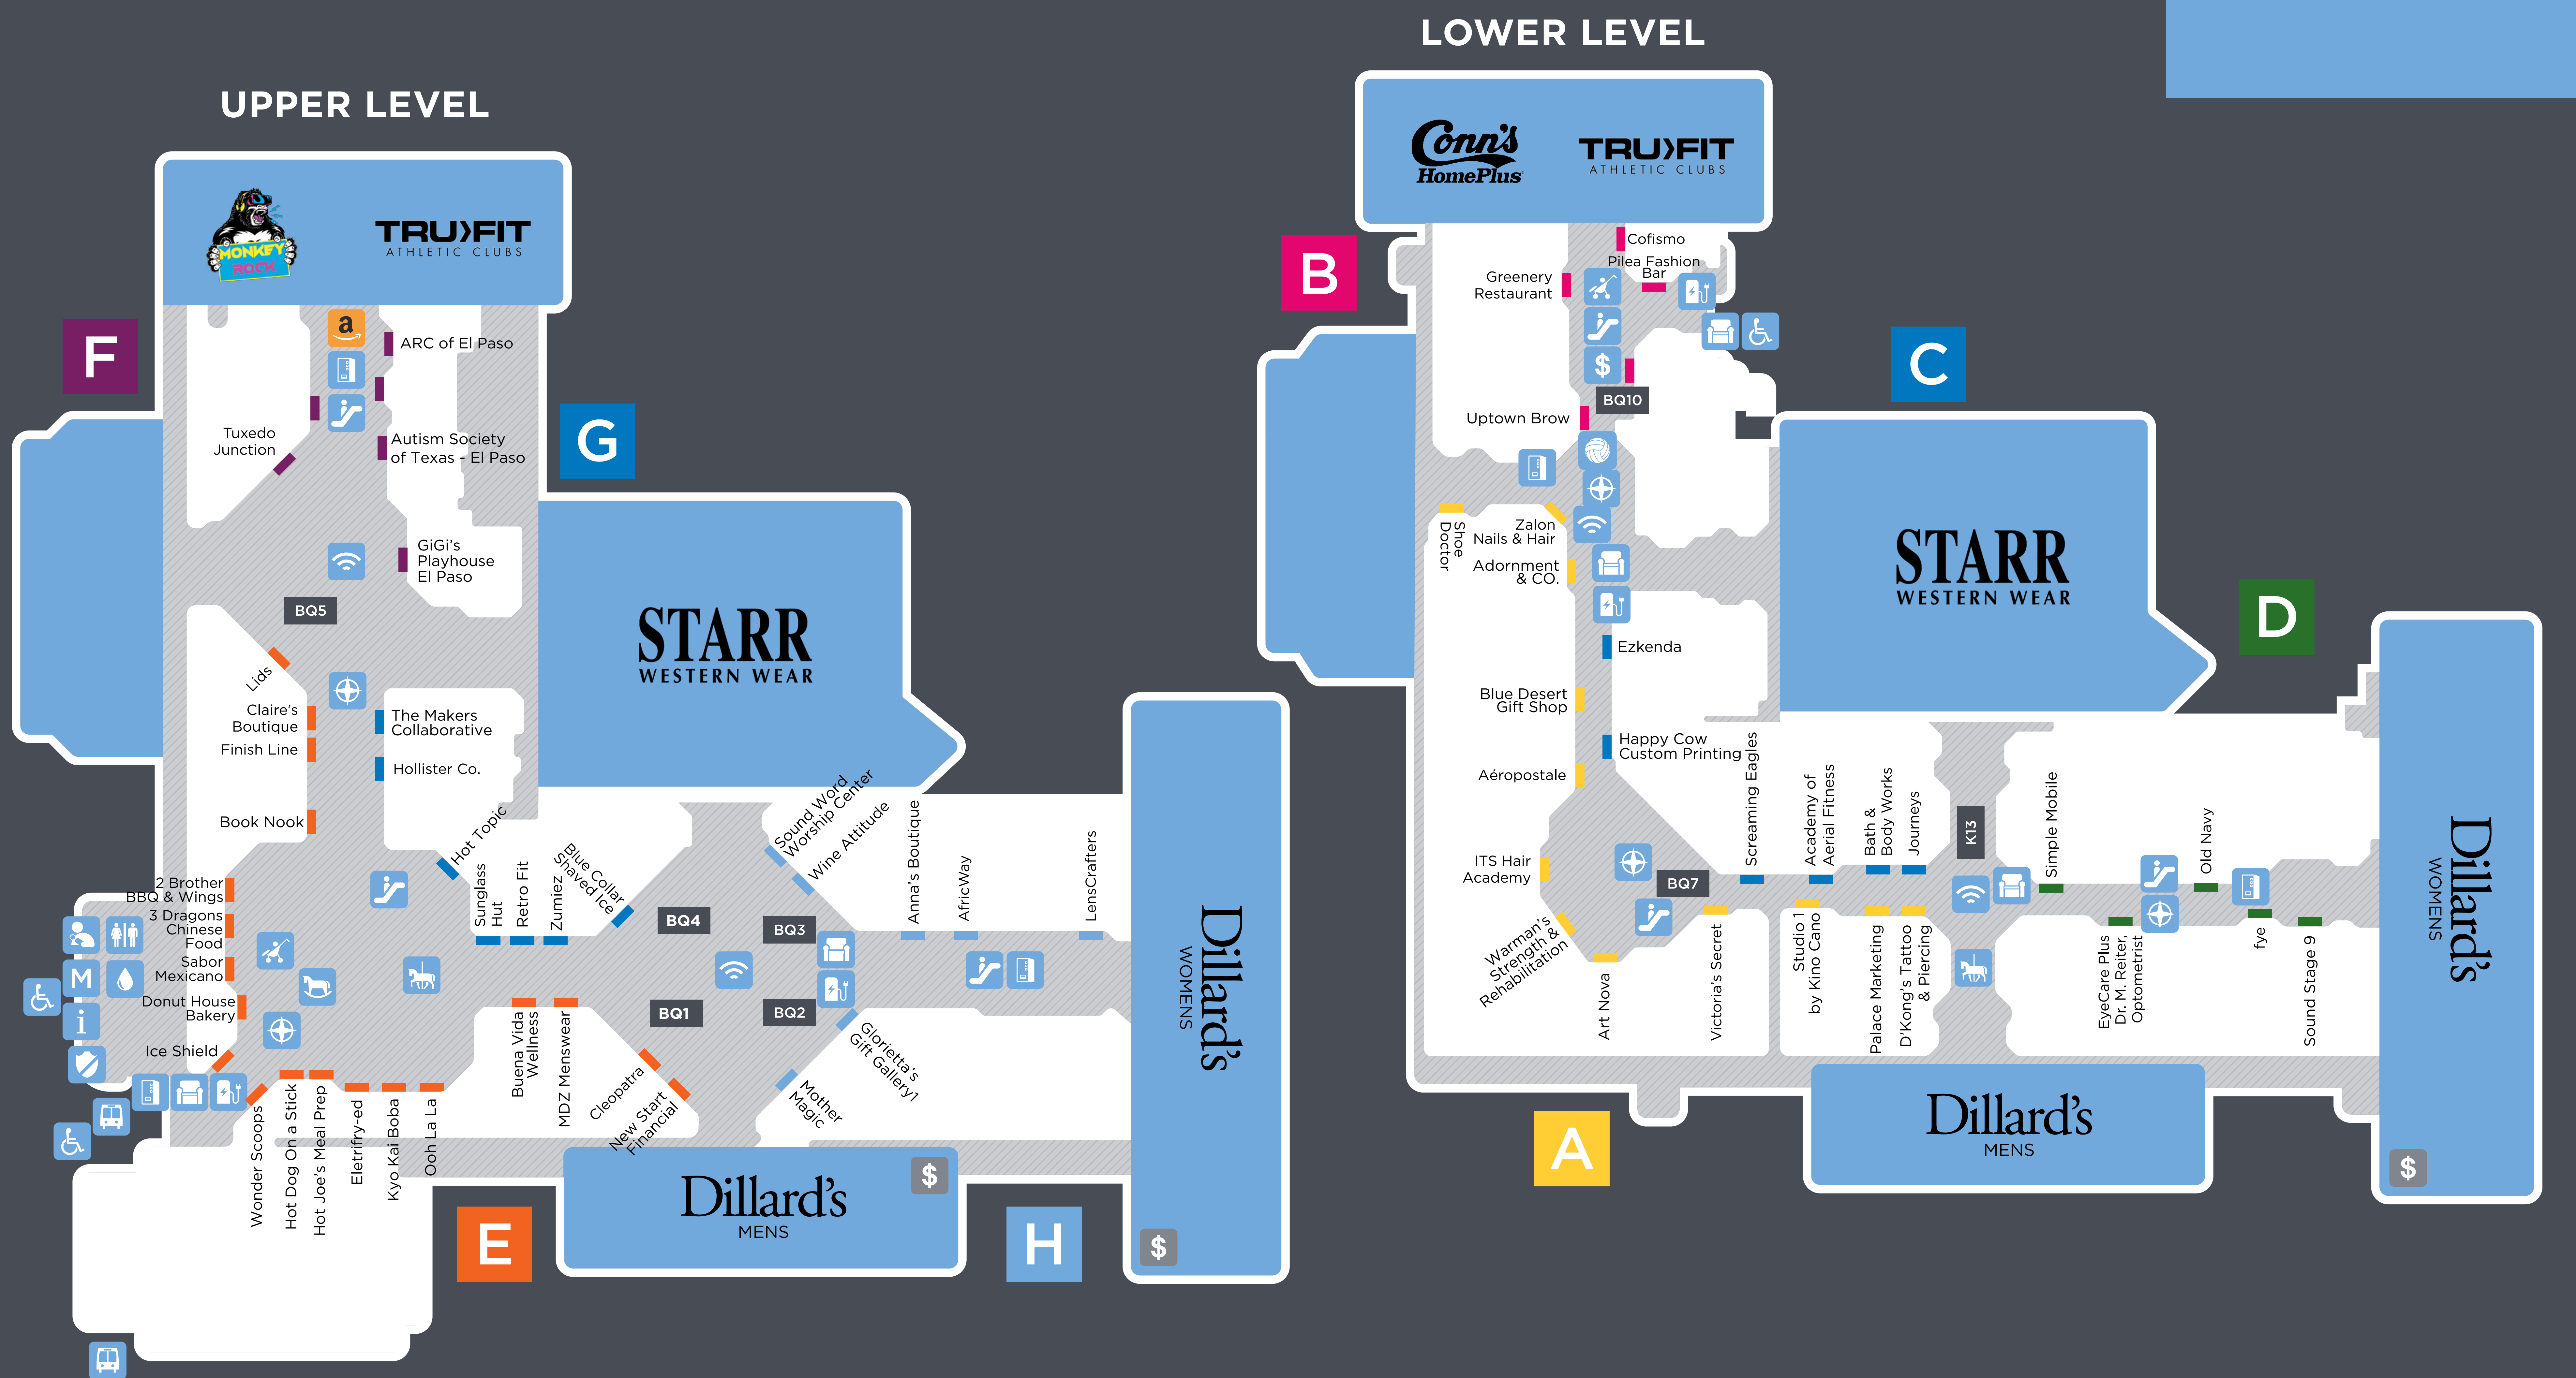

SUNLAND PARK MALL

Sunland Park Mall

DEPARTMENT STORES & ANCHORS TIENDAS POR DEPARTAMENTO Y TIENDAS PRINCIPALES

- Conn's HomePlus
- Dillard's Mens
- Dillard's Womens
- Monkley's Coming Soon
- Starr Western Wear
- TruFit Athletic Clubs

WOMEN'S FASHION & SPECIALTY / MODAS Y ESPECIALIDADES PARA DAMAS

- Adornment & CO. **A**
- Aéropostale **A**
- Alayah Glamm **BQ4**
- Anna's Boutique **C**
- Hollister Co. **G**
- Old Navy **D**
- Pilea Fashion Bar **B**
- Retro Fit **G**
- Victoria's Secret **A**

MEN'S FASHION & SPECIALTY MODAS Y ESPECIALIDADES PARA CABALLEROS

- Aéropostale **A**
- Hollister Co. **G**
- MDZ Menswear **E**
- Old Navy **D**
- Retro Fit **G**

SHOES & FOOTWEAR / CALZADO

- Finish Line **E**
- Journeys **C**

CHILDREN'S FASHION & SPECIALTY MODAS Y ESPECIALIDADES PARA NIÑOS

- Old Navy **D**

SPECIALTY RETAIL, GIFTS & LUGGAGE / TIENDA DE ESPECIALIDADES, REGALOS Y EQUIPAJE

- AfricWay **H**
- Bath & Body Works **C**
- Cleopatra **E**
- Ferguson Bath, Kitchen & Lighting Gallery **Parking Lot**
- Glorietta's Gift Gallery **H**
- Happy Cow Custom Printing **C**
- Hot Topic **G**
- Lids **E**
- Ooh La La **E**
- Silviana's Slimming Garments **BQ2**
- Studio 1 **H**
- Sunglass Hut **G**
- Tuxedo Junction **F**
- Zumiez **G**

ENTERTAINMENT/ENTRETENIMIENTO

- Book Nook **E**

JEWELRY & WATCHES / JOYERIA Y RELOJES

- Claire's Boutique **E**
- Piercing Pagoda **BQ10**

BOOKS, MUSIC, MOVIES & CARDS / LIBROS, MUSICA, PELICULAS Y TARJETAS

- FYE **D**

RESTAURANTS & FOOD / RESTAURANTES Y COMIDA

- 2 Brother's BBQ & Wings **E**
- 3 Dragons Chinese Food **E**
- Blue Collar Shaved Ice **G**
- Chuck E. Cheese **Parking Lot**
- Cofismo **B**
- Dippin Dots **K13**
- Donut House Bakery **E**
- Electrifry-ed **E**
- Greenery Restaurant **B**
- Hot Dog On A Stick **E**
- Hot Joe's Meal Prep **E**
- Kyo Kai Boba **E**
- Olive Garden **Parking Lot**
- P.F. Chang's **Parking Lot**
- China Bistro **Parking Lot**
- Red Lobster **Parking Lot**
- Sabor Mexicano **E**
- Spasso's Café & Gelato **BQ3**
- Union Draft House **Parking Lot**
- Wine Attitude **H**
- Yummy Scoops **E**
- Yummy Llama **BQ7**

HOME DÉCOR & FURNISHINGS / DECORACIÓN Y ARTICULOS PARA EL HOGAR

- AfricWay **H**
- Art Nova **A**
- Blue Desert Gift Shop **A**
- Conn's HomePlus **C**
- Ferguson Bath, Kitchen & Lighting Gallery **Parking Lot**

PERSONAL & PROFESSIONAL SERVICES / SERVICIOS PERSONALES Y PROFESIONALES

- Academy of Aerial Fitness **C**
- ARC of El Paso **F**
- Autism Society of TX - El Paso **F**
- Brillen.com **BQ5**
- Buena Vida Wellness **E**
- CPR Cell Phone Repair **BQ1**
- D'Kong's Tattoo & Piercing **A**
- EyeCare Plus (Dr. M. Reiter, Optometrist) **D**
- Gigi's Playhouse El Paso **G**
- Ice Shield **E**
- ITS Hair Academy **A**
- Studio 1 by Kino Cano **A**
- LensCrafters **H**
- The Makers Collaborative **G**
- Mother Magic **H**
- New Start Financial **E**
- Palace Marketing **A**
- Screaming Eagles **C**
- Shoe Doctor **A**
- Simple Mobile **D**
- Sound Word 9 **D**
- Sound Word Worship Center **H**
- Tuxedo Junction **F**
- Uptown Brow **B**
- Warman's Strength & Rehabilitation **A**
- Wolfpack Volleyball **B**
- Verizon Wireless **Parking Lot**
- The Zalon Nails & Hair **A**

LEGEND